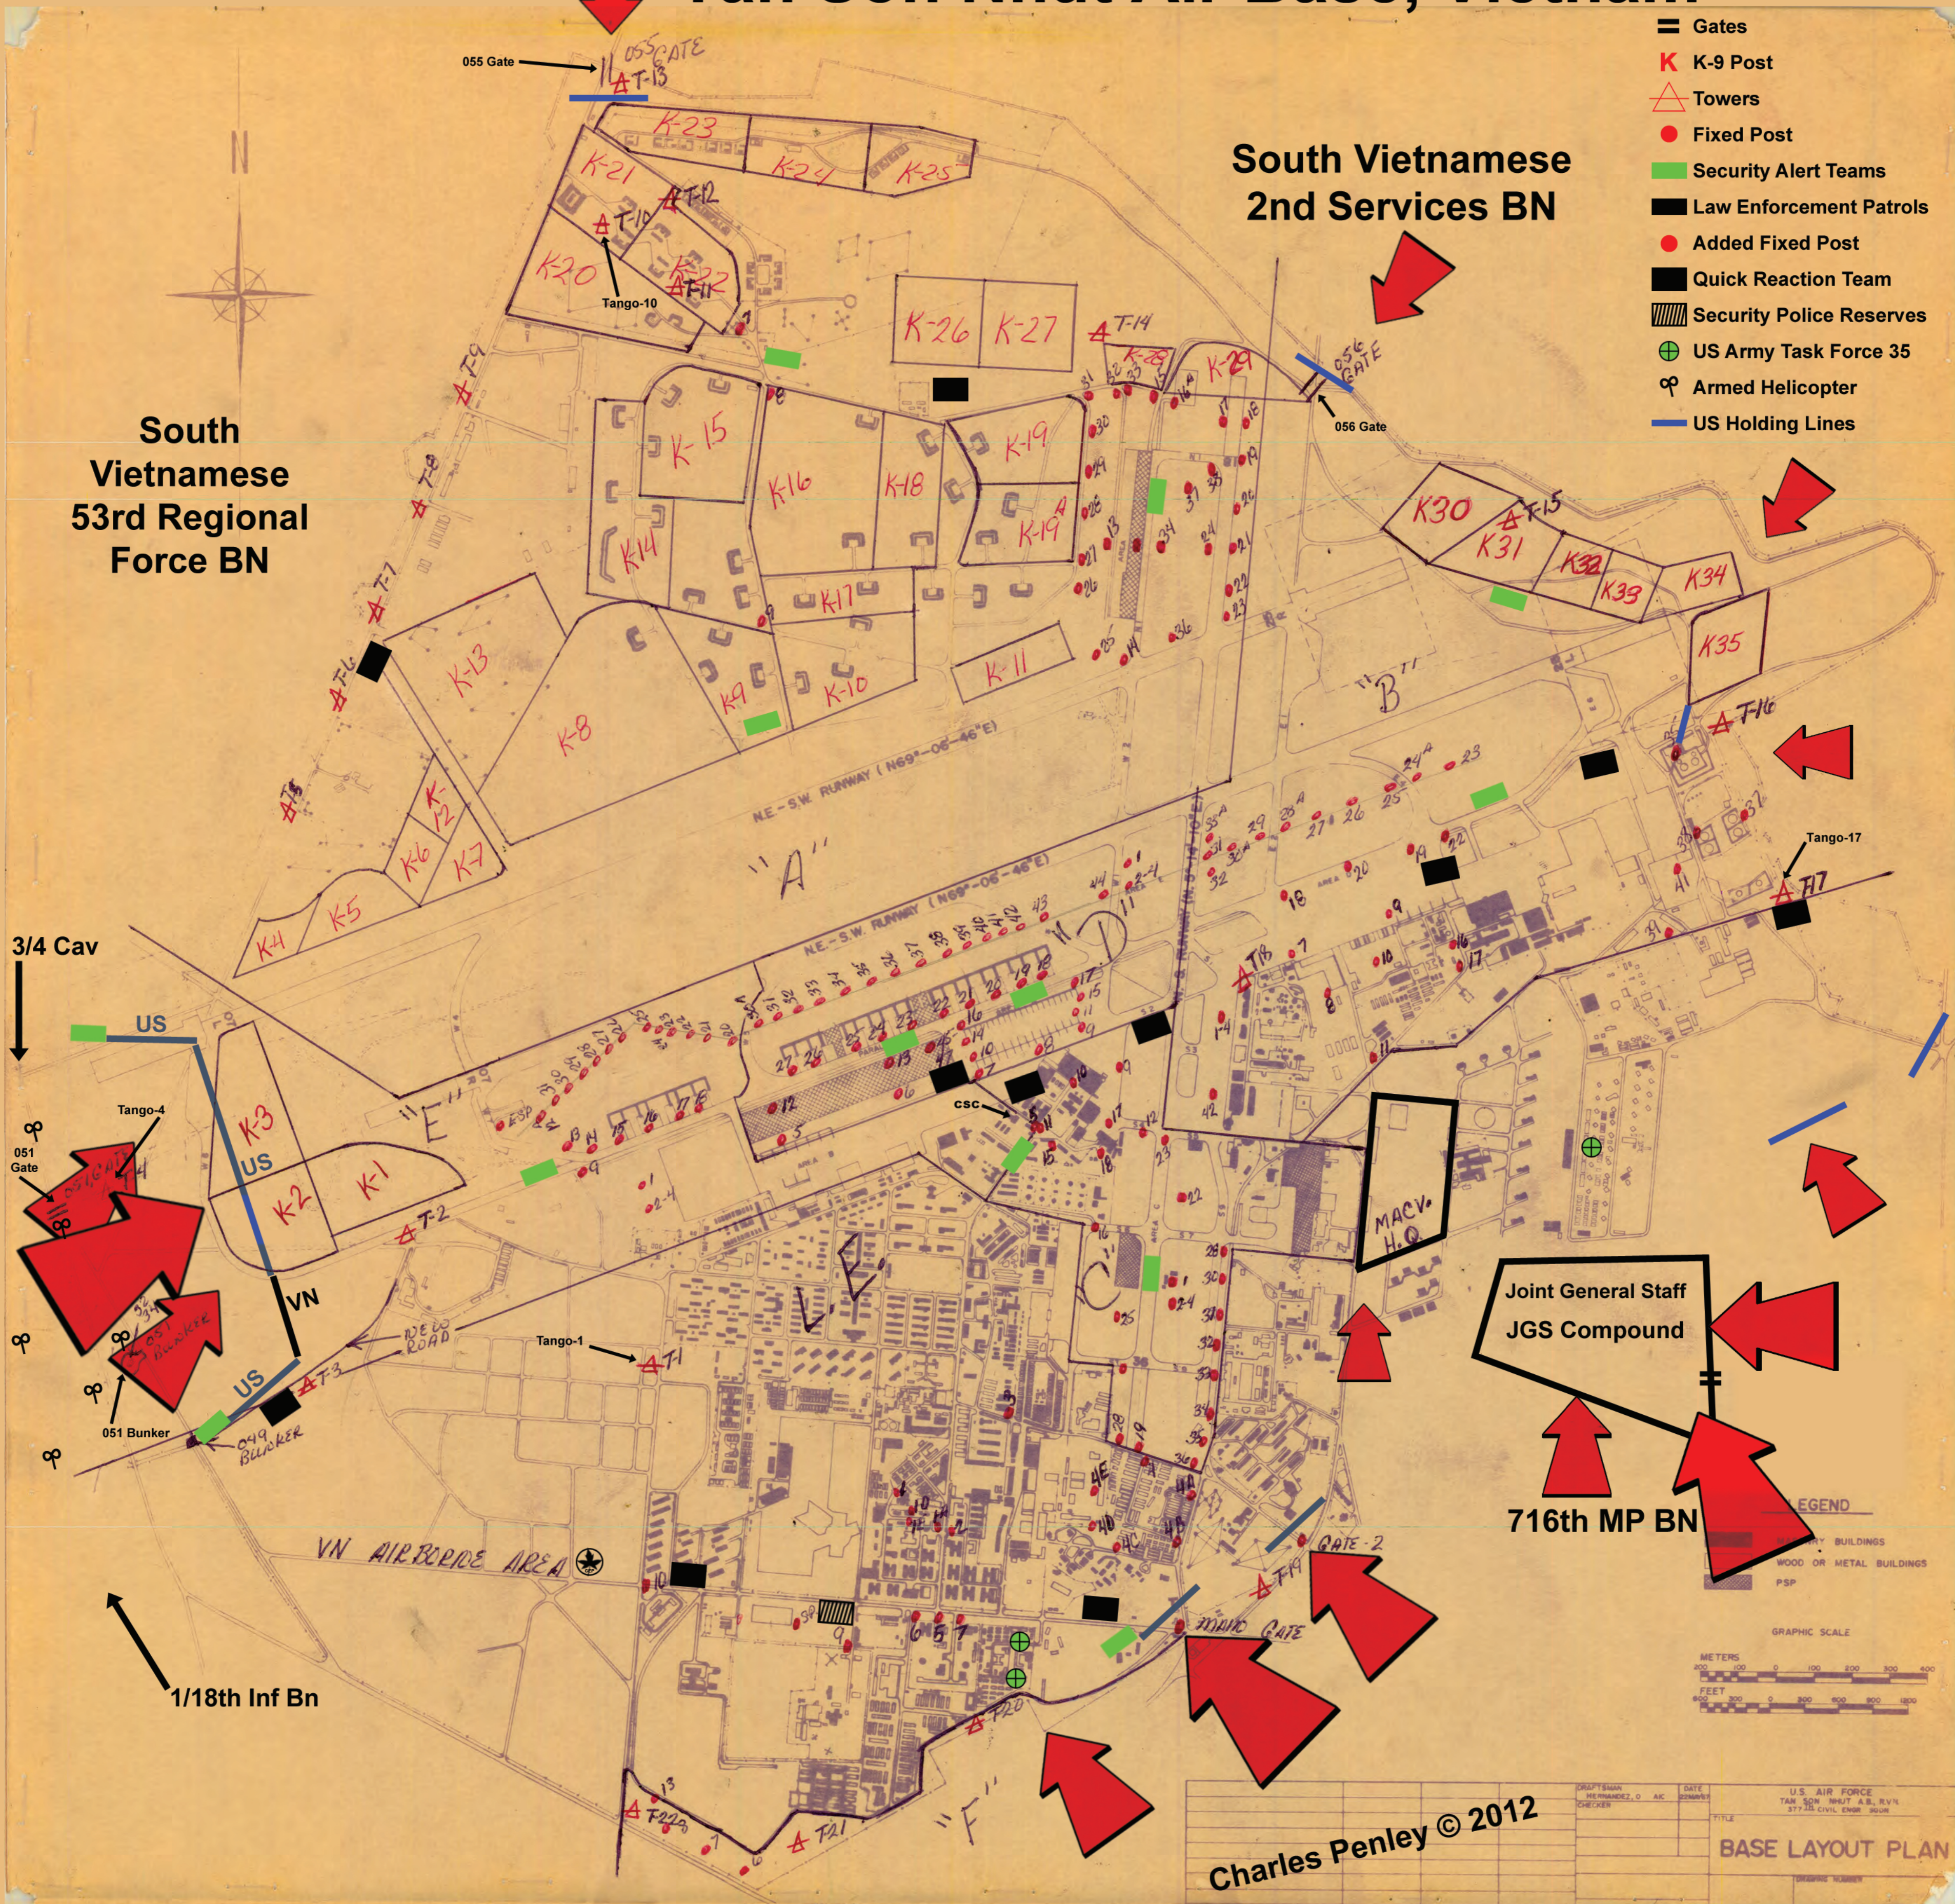

# Tan Son Nhut Air Base, Vietnam

**TET Offensive: January 31 - February 18, 1968**